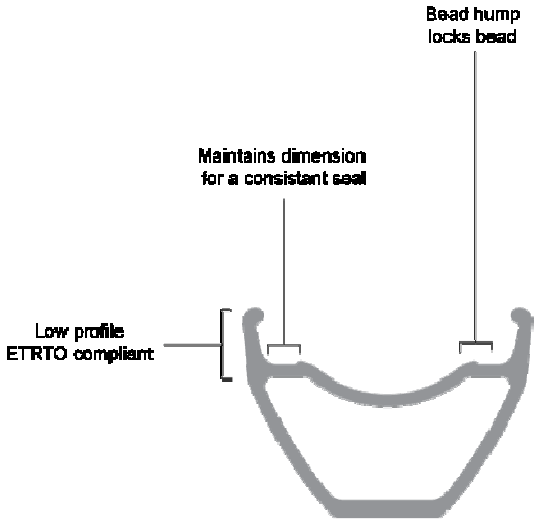

## **STR | SUNringlé Tubeless Ready**

As a one of the longest standing wheel manufacturers, our extrusion experience allows us to hold consistency from rim diameter to rim diameter under tight tolerances. These are the ingredients needed for a confident tubeless seal and ride experience.

STR gives riders a convenient tubeless solution with the confidence of history and expertise of one of the hallmarks in wheel manufacturing.

- STR tubeless system creates tubeless seals that burp less, leaving you with more air inside your tire.
- Shorter sidewalls trap air better when running tubeless.
- Bead humps to retain the tire bead to the rim.
- When tubes are used the lower sidewall of a STR rim. will eliminate many of the pinch flats that occur when the tire is driven into the top of the rim.
- The combination of the lower air pressure and better tire stability allows riders to go faster with better control.

<b>Part Number</b>	<b>Description</b>
281-31724-K001	STR Tubeless tape 22mm 10M
281-31724-K002	STR Tubeless tape 25mm 10M
281-31724-K003	STR Tubeless tape 48mm 10M
281-31724-K004	STR Tubeless tape 78mm 10M
281-32168-K001	STR Tubeless tape 22mm 50M
281-32168-K002	STR Tubeless tape 25mm 50M
281-32168-K003	STR Tubeless tape 48mm 50M
281-32168-K004	STR Tubeless tape 78mm 50M
281-31724-K009	STR Tubeless Valve-35mm Brass kit (qty 2)
281-31868-K003	Rim Strip 559 60mm Wide Kit (qty 1) - Black